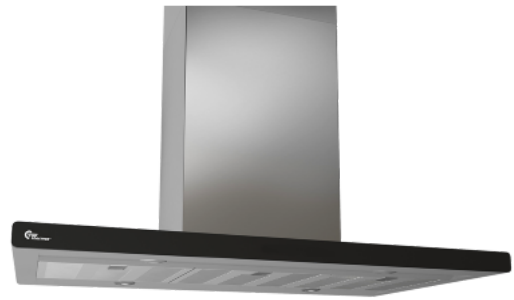

Item number: 528.23.1298.2

€ 2.555,44

EAN: 5703347530449

A++

Lyon 90 cm Free-hanging in stainless steel with motor is a classic hood with a large suction surface, efficient and energy-friendly ECO motor, as well as a simple and user-friendly glass touch panel

Model Lyon is a classic rectangular hood with clean and tight lines and rounded corners. The large filter surface ensures efficient and uniform suction. The proximity of the filter surface to the hob ensures efficient absorption. The depth of 520 mm provides plenty of space around the hob. [Thermex «All Possibilities» solution](#) means that it can be adapted to all homes and all types of exhaust and ventilation systems, including [Thermex Plasmex®](#).

The hood is controlled by our new smart remote control or automatically via the hob with Thermex [Thermex Toplink®](#). In addition, you can operate the hood via the Thermex Remote app, which can be downloaded for free from the App store and Google Play. In the app, it is possible to adjust the brightness, activate periodic extraction and get an indication of the filter.

You can also use [Voice link](#) the functionality built into the hood. Here you can control the hood with your voice alone via **Google Assistant (Hey Google)**. So there are plenty of options to choose from to operate your Thermex Lyon. The built-in motor can produce up to 525 m³/h and as much as 740 m³/h when using the boost function

Specifications

Minimum airflow [m³/h]	220
Minimum-Soundpower [dB(A)]	46
Maximum-airflow [m³/h]	525
Maximum-Soundpower [dB(A)]	63
Airflow with boost [m³/h]	740
Soundpower boost [dB(A)]	68
Energy consumption [W]	166
Control	Remote control
Material	Stainless steel and Black glass